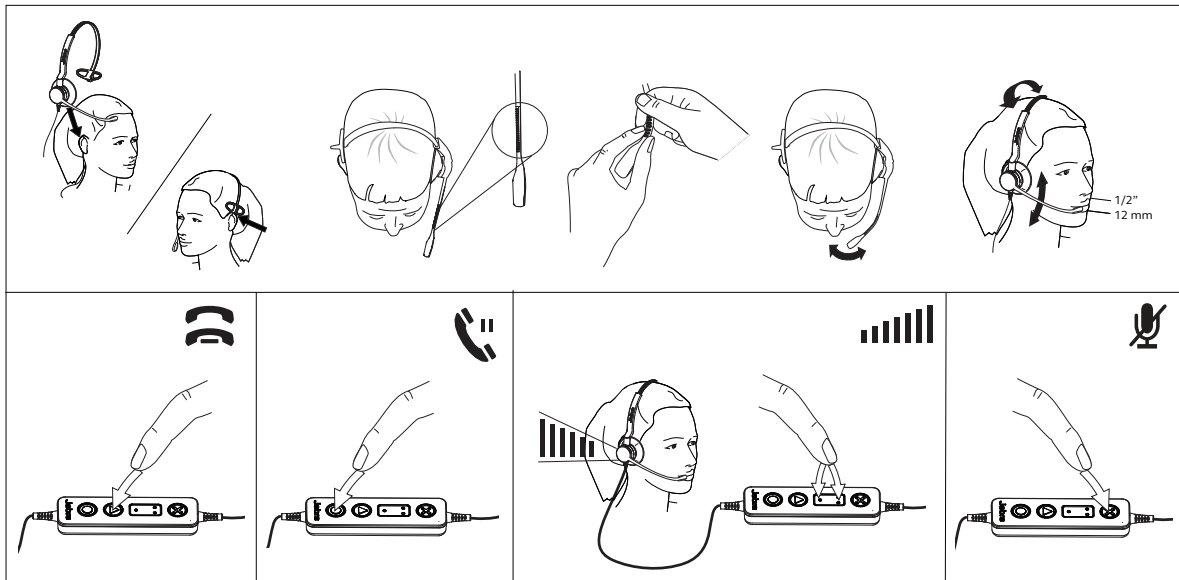

# Jabra Biz™ 2300 headset USB Quick Start Guide

**NOTE:** USB-C connection is optimized for computers. USB-C connection with a mobile phone or tablet may give reduced performance.

FOR ALL SUPPORT GO TO [JABRA.COM/SUPPORT](https://www.jabra.com/support)