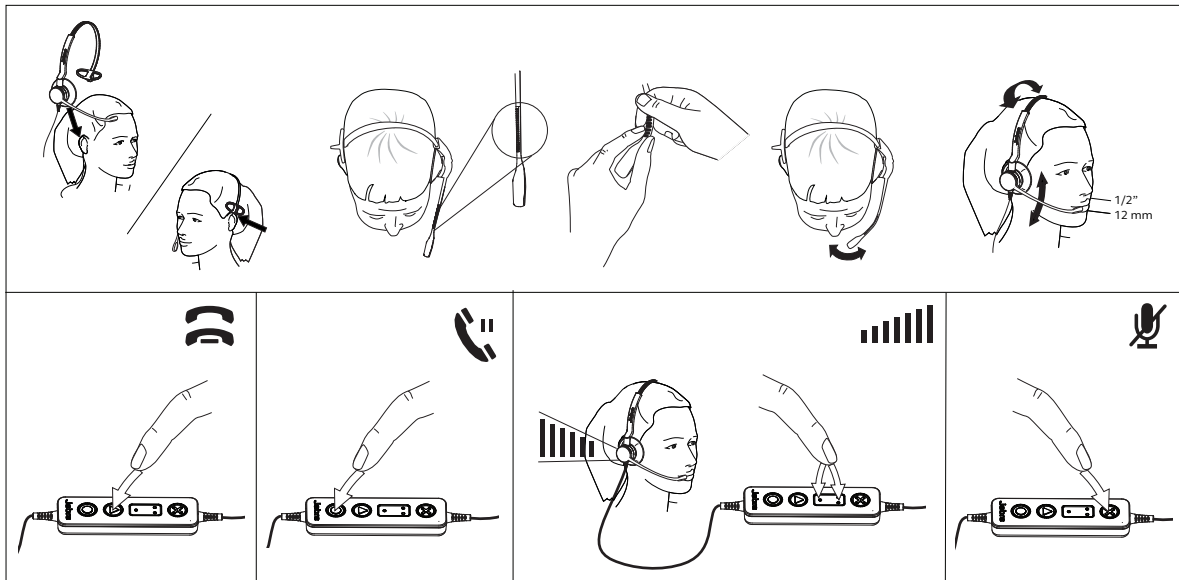

Jabra Biz™ 2300 headset USB Quick Start Guide

NOTE: USB-C connection is optimized for computers. USB-C connection with a mobile phone or tablet may give reduced performance.

FOR ALL SUPPORT GO TO [JABRA.COM/SUPPORT](https://www.jabra.com/support)